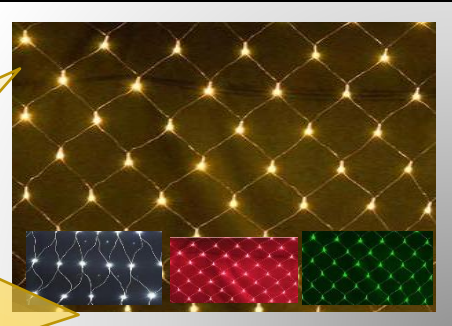

Express your
gratitude towards
the nation. Celebrate
with Omani lights

GLOBAL AXIS CO LLC (HQ OMAN)
LED Lights & Solar Solutions
Toll Free: 80003000

info@gaxisintl.com
www.gaxisintl.com