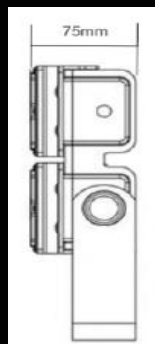

## TECHNICAL PARAMETERS

Omani

PRODUCT NAME	MODULAR FLOOD LIGHTS
WATTAGE (W)	100 W
Colours	RED GREEN WHITE BLUE PINK AMBER
SYSTEM EFFICACY(Lm/W)	70 – 90Lm/W
INGRESS PROTECTION	IP 65
CRI	>70
BEAM ANGLE	30 degree
INPUT VOLTAGE	AC220V/50HZ
LED TYPE	PHILIPS LUMILED 3030
POWER FACTOR	>0.95
OPERATING TEMPERATURE	-30 TO 50C
LUMINAIRE NET WEIGHT	3.8±0.3KG
OUTLOOK DIMENSION	250X350X75mm
PACKING SIZE	275X400X160mm
INSTALLATION METHOD	CEILING/WALL/ GROUND MOUNT
FIXTURE BODY COLOUR	SILVER/ GREY