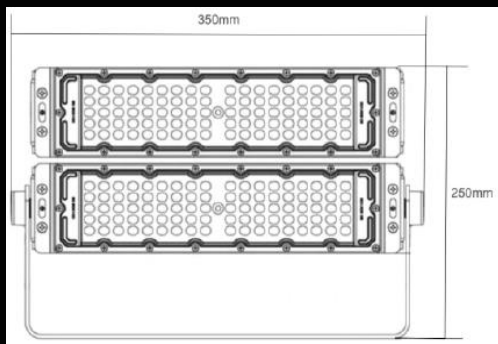

## TECHNICAL PARAMETERS

Omani

PRODUCT NAME	MODULAR FLOOD LIGHTS
WATTAGE (W)	100 W
Colours	RED GREEN WHITE BLUE PINK AMBER
SYSTEM EFFICACY(Lm/W)	70 – 90Lm/W
INGRESS PROTECTION	IP 65
CRI	>70
BEAM ANGLE	30 degree
INPUT VOLTAGE	AC220V/50HZ
LED TYPE	PHILIPS LUMILED 3030
POWER FACTOR	>0.95
OPERATING TEMPERATURE	-30 TO 50C
LUMINAIRE NET WEIGHT	3.8±0.3KG
OUTLOOK DIMENSION	250X350X75mm
PACKING SIZE	275X400X160mm
INSTALLATION METHOD	CEILING/WALL/ GROUND MOUNT
FIXTURE BODY COLOUR	SILVER/ GREY