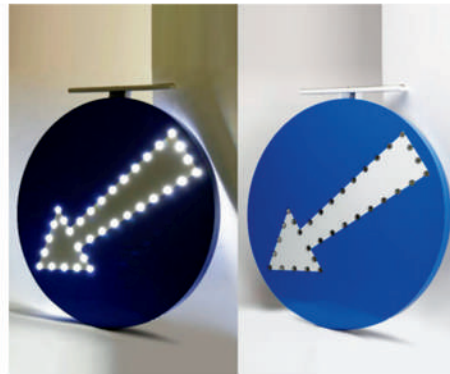

Traffic Signage - Touristic & Highway